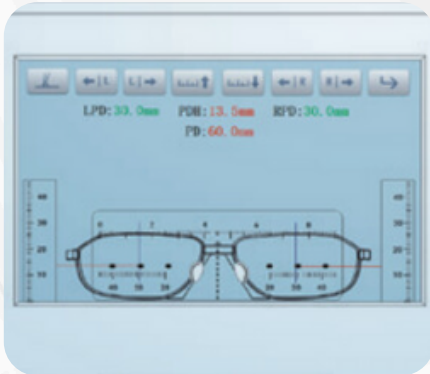

MLM6500

Auto Lensmeter

- Fast & Detailed Readings
- Easy to Use
- Digital PD Measurements

Hartmann Sensor providing
108 measurement points

Virtual PD measurement interface

Product Specifications

	MLM6500
Sph	-25/+25
Cyl	0/+10
Axis	0 to 180
Prism	0 to 10
Add	0/+10
PD range	40 to 90mm Digital only
Lens Dia	10 to 90mm
Screen size	7 inch
Printer	Yes
UV	Yes
LTF	Yes
Blue light	No
Weight	5kg

Self inking marking pin -
consistently mark lens
accurately and clearly

Highly efficient progressive lens measurement